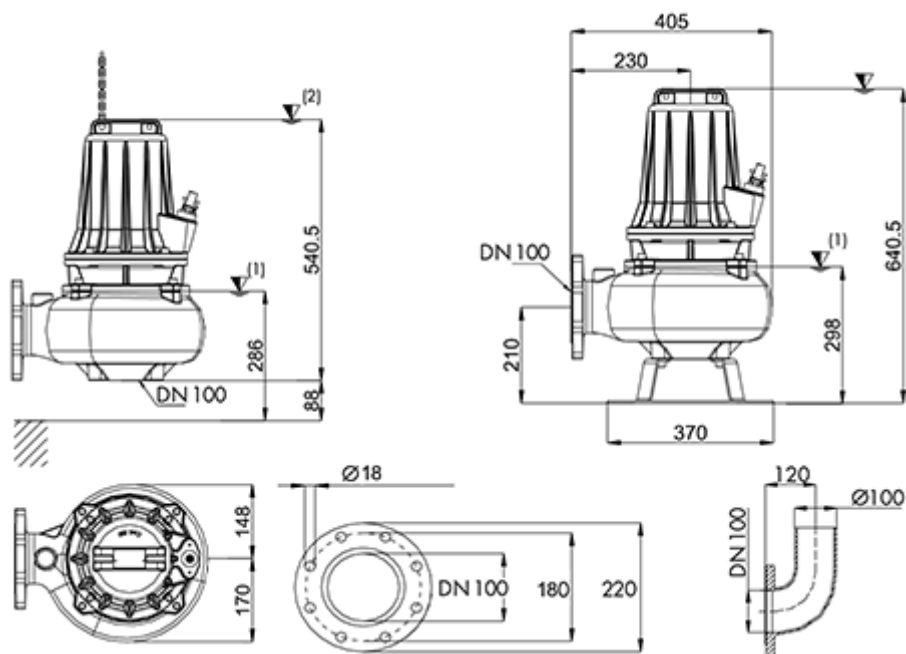

Data Sheet

Article number: 71644017001003

Description: Dreno sewage pump Serie VT 100/4/152 C348
1,7 3x400V 50HZ discharge DN100

Measures

Version = Type VT 100/4/152 C.348, VT 100/4/152 C.349 & VT 100/4/152 C.350